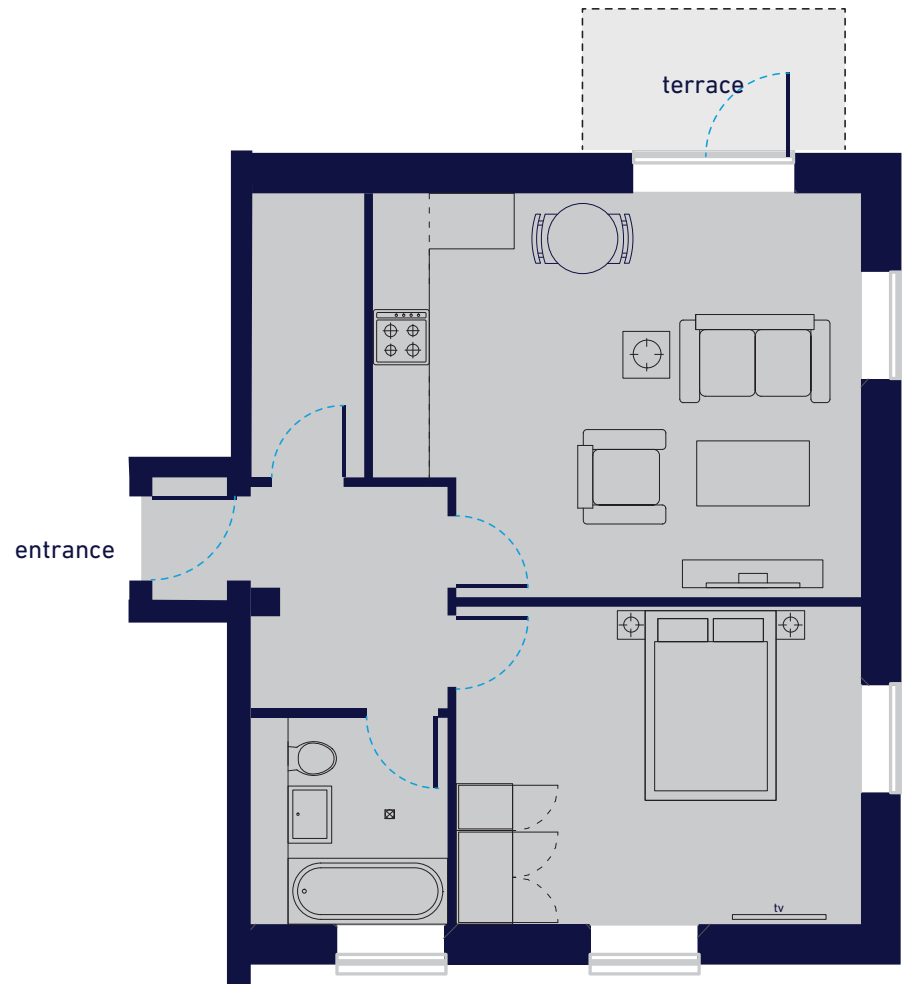

SERGEANT HOUSE: FLAT 1

**THE OLD POLICE STATION**

WOODFORD GREEN